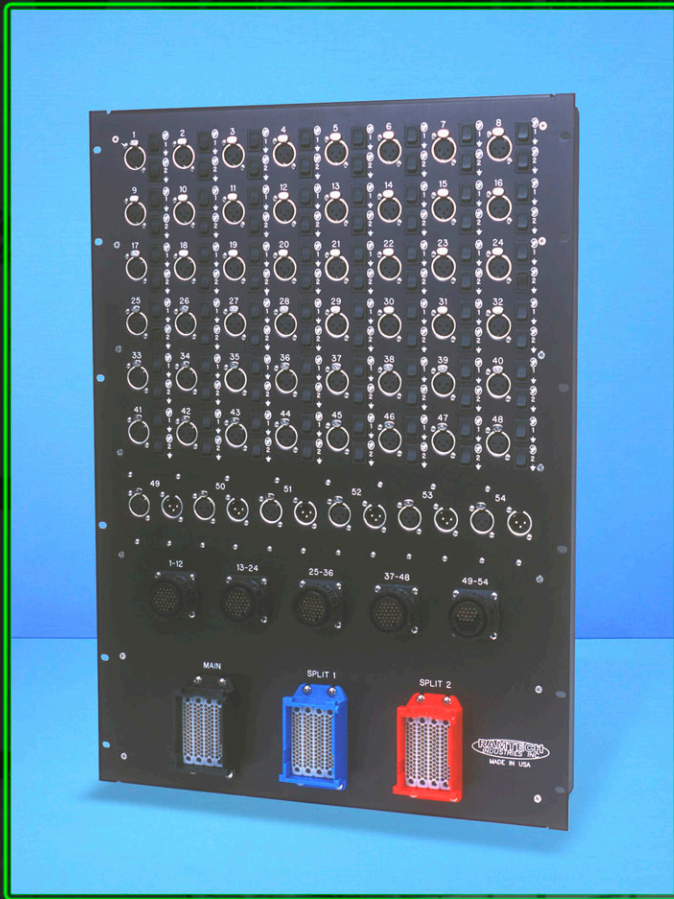

STGBX-54

RAMTECH INDUSTRIES INC

MADE IN USA

54 Input Stagebox

- 1-48 female xlr's with dual ground lift switches
- 49-54 male and female xlr's
- Five CPC sub-inputs channels grouped 1-12, 13-24, 25-36, 37-48, 49-54
- Three Ramlatch RAMX025 multi-pin outputs for main, split 1 (monitor), and split 2 (record)
- All xlr's are highest quality Neutrik brand connectors (black and gold available upon request)
- Premium quality isolation transformers available in 1:1 and 1:2 ratios

The Stagebox 54 is a main stage input panel consisting of 1-48 female Neutrik xlr's with channels 49-54 being both male and female Neutrik xlr's allowing for tie-lines or returns. All connectors feature dual ground lift switches to provide the option of lifting the ground on split 1 (monitor) or split 2 (recording) consoles.

The 5 CPC sub-inputs channels are grouped 1-12, 13-24, 25-36, 37-48, 49-54 and three RAMX025 Ramlatch multi-pin outputs for main, split 1, and split 2 ensure a robust connection every time.

This is a 15 rack space fully enclosed box.