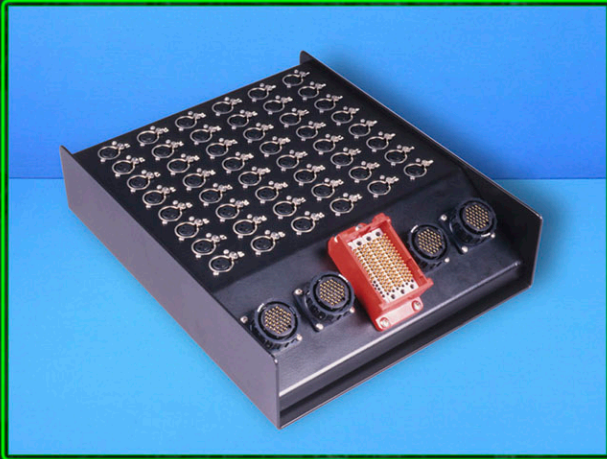

STGBX-48 STGBX-48RL

RAMTECH INDUSTRIES INC

MADE IN USA

48 Input Stageboxes with 6 Returns

STGBX-48

The STGBX-48 is a 48 channel input stagebox / cross stagebox with four CPC inputs and one Ramlatch RAMX025 output. This box is designed to be used in conjunction with a STGBX-54 for festivals and other multi-stage events where rapid strikes and setups are required. It can also turn the "record out" of a stagebox 54 into an input.

In addition, it can be used as a stand alone input stagebox.

- 48 female highest quality Neutrik brand xlr connectors
- 49-54 male xlr's for returns mounted on backside
- Premium quality isolation transformers available in 1:1 and 1:2 ratios

STGBX-48RL

The STGBX-48RL is a 48 channel stagebox with two Ramlatch RAMX025 outputs.

Channels 49-54 are male xlr connections mounted on the backside panel to be used as returns.

This is a stand alone input stagebox.