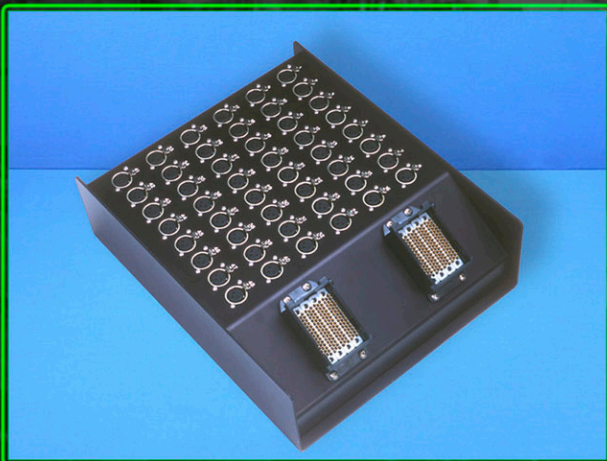

STGBX-48 STGBX-48RL

RAMTECH INDUSTRIES INC

MADE IN USA

48 Input Stageboxes with 6 Returns

STGBX-48

The STGBX-48 is a 48 channel input stagebox / cross stagebox with four CPC inputs and one Ramlatch RAMX025 output. This box is designed to be used in conjunction with a STGBX-54 for festivals and other multi-stage events where rapid strikes and setups are required. It can also turn the "record out" of a stagebox 54 into an input.

In addition, it can be used as a stand alone input stagebox.

- 48 female highest quality Neutrik brand xlr connectors
- 49-54 male xlr's for returns mounted on backside
- Premium quality isolation transformers available in 1:1 and 1:2 ratios

STGBX-48RL

The STGBX-48RL is a 48 channel stagebox with two Ramlatch RAMX025 outputs.

Channels 49-54 are male xlr connections mounted on the backside panel to be used as returns.

This is a stand alone input stagebox.