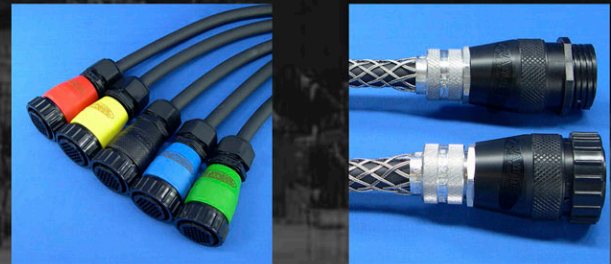

SNK-CPC

RAMTECH INDUSTRIES INC

MADE IN USA

12 Channel CPC Multi-Pin Snake

- Heavy duty machined backshells
- Hubbell™ water tight compression fitting standard
- Backshells available in black, blue, red, green and yellow
- Shatterproof
- Available with Kellems™ grips (as an upgrade)

We combined the CPC backshell and extension into one extremely durable shell that is available in five colors.

The new machined backshell now comes standard with a Hubbell™ water tight compression fitting, or the compression fitting with Kellems™ grips combination (optional).

CPC snakes are in a 12 pair format with part numbers that reflect cable configuration and length. Ramtech's standard pinout for this product would be sockets to pins (female to male). Classic CPC backshells and extensions are still available on all assemblies.