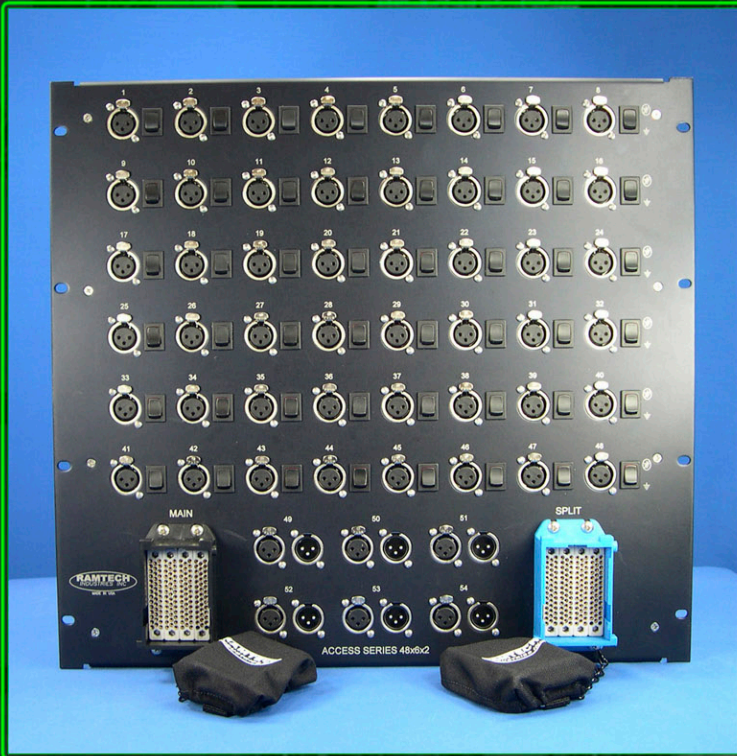

# STGBX-Access 48

STGBX-ACCESS 48 x 6 x 2

## 54 Input or 48 with 6 Returns

- 1-48 female xlr's with ground lift switches
- 49-54 male and female xlr's for input or return
- Two Ramlatch RAMX025 multi-pin outputs for main and monitor consoles.
- All xlr's are highest quality Neutrik brand connectors (black and gold available upon request)
- Premium quality isolation transformers available in 1:1 and 1:2 ratios

This Access Series stagebox features 48 input channels via female xlr's with ground lift switches. Channels 49-54 have female and male xlr's used for either input or return allowing up to a possible 54 input scenario.

Two Ramlatch RAMX025 multi-pin outputs ensure a robust connection to main and monitor consoles.

This is a 10 rack space fully enclosed box.

A different variant of this stagebox is available as the STGBX-ACCESS40x14x2.